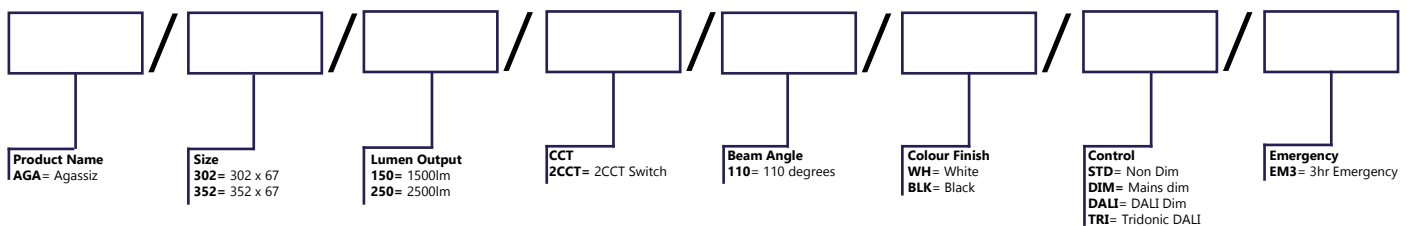

Product Code Builder

All technical data is subject to industry standard tolerances: ±10%. BRIGHT SOURCE is constantly developing and improving its products and we therefore reserve the right to change any product specifications without prior notification. Photos provided are for illustrational purposes only. The exact appearance of the product may vary depending on the monitor settings, options selected and other factors.