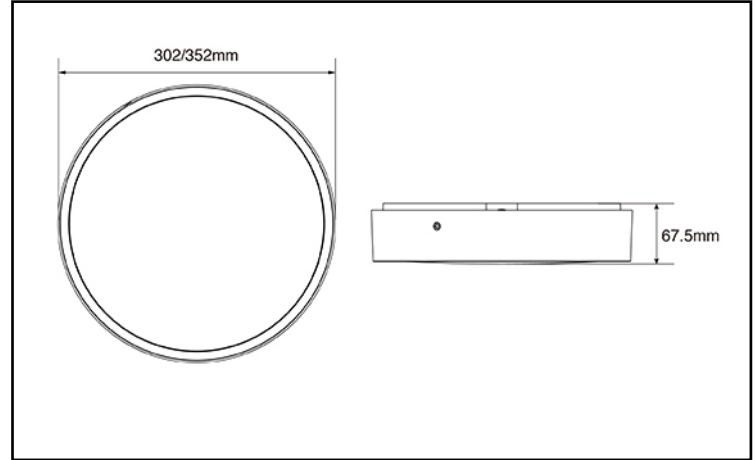

## Luminaire

- **Beam Angle-** 110 degrees
- **Construction-** UV Proof PC body and diffuser
- **Colour Finish Options-** White / Black
- **IP Rating-** IP65
- **IK Rating-** IK10
- **Working Temperatures-** -20°C to +40°C
- **Warranty-** 5 Years

## Power

- **Input Supply-** 220-240V
- **Power Factor-** >0.9
- **Efficacy-** 110lm/W
- **Driver Manufacturer-** Eaglerise

Product Code	AGA/302/150/2CCT/110	AGA/352/250/2CCT/110
Dimensions	302mm x 67mm	352mm x 67.5mm
Wattage	15W	25W
Lumen Output	1500lm	2500lm