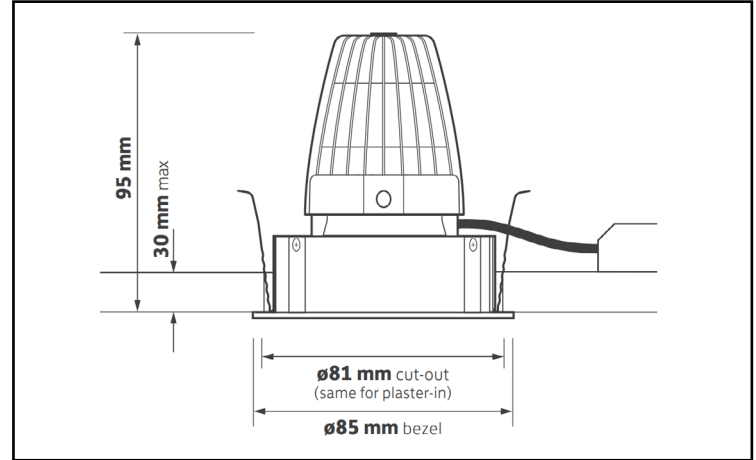

BRIGHT SOURCE

Platinum

Halley

The Halley is a Bright Source architectural, low-glare UK manufactured downlight, providing excellent consistency across the whole beam width. With a matt black baffle for minimum glare, a precision moulded 40 degree reflector, a thermally optimised, die-cast heat sink and Tridonic gearing as standard, the Halley is built to the highest standards.

Luminaire

- **Beam Angle-** 40 degrees
- **UGR** <15
- **Construction-** Bezel die-cast from pure aluminium
- **Colour Finish Options-** Black, White
- **IP Rating-** IP44
- **Working Temperatures** -25°C - 25°C
- **Warranty-** 5 years