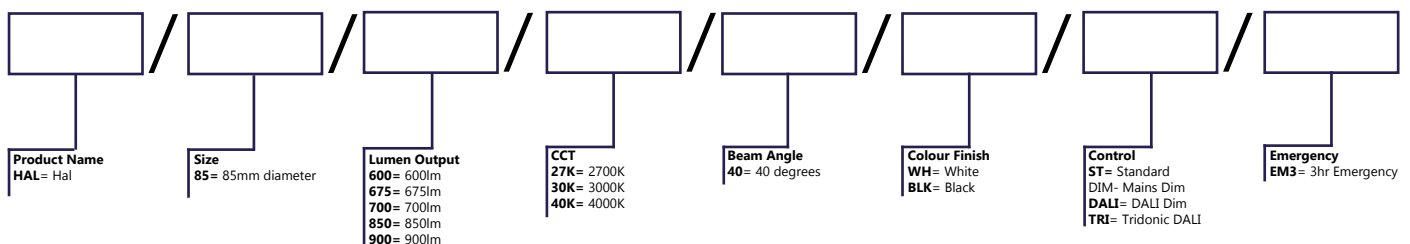

Product Code Builder