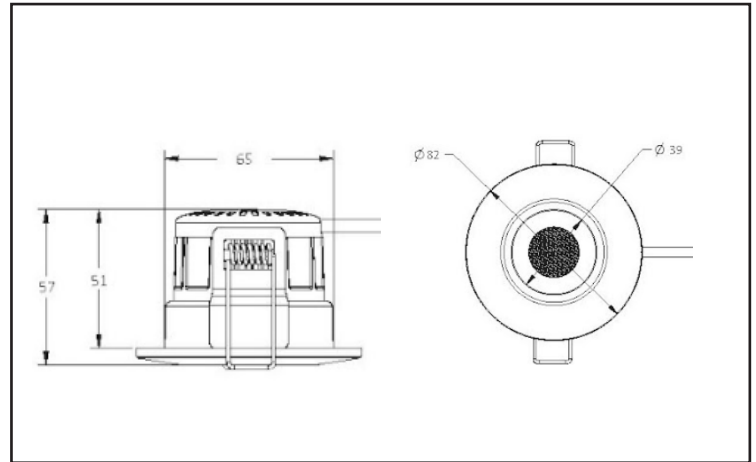

Luminaire

- **Beam Angle-** 60 degrees
- **Construction-** Aluminum / Steel / Polycarbonate
- **Colour Finish Options-** White, Brushed Steel, Polished Chrome, Antique Brass, Brass, Black, Gunmetal
- **Fire Rating-** BS476-21 30/60/90 minutes
- **IP Rating-** IP65 (with bezel only)
- **Working Temperatures** -30°C - 35°C
- **Warranty-** 5 years

Power

- **Input Supply-** 220-240VAC
- **Efficacy-** 100lm/W
- **Energy Rating-** F
- **Driver Manufacturer-** Bright Source

Product Code	KOP/64/SW/3CCT/60	KOP/64/SW/3CCT/60
Dimensions	64 x 80 x 80	
Wattage (Switchable Power)	8W	10W
Lumen Output (Colour Temperature Dependant)	800lm-880lm	1000lm-1100lm