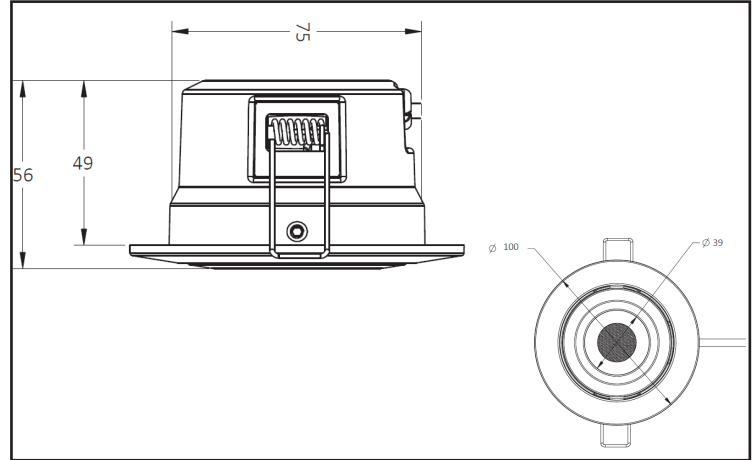

BRIGHT SOURCE

Lemaître

The Lemaître is a tilt version of the Bright Source Kopal. It is also one of the most versatile fire-rated LED downlights on the UK market. Offering switchable power options (8-watt or 10-watt), a choice of magnetic bezels and selectable colour temperature. The colour temperature can be changed via a front mounted switch, located under the magnetic bezel, meaning this can easily be switched after installation.

Luminaire

- **Beam Angle-** 60 degrees
- **Construction-** Aluminium / Steel / Polycarbonate
- **Colour Finish Options-** White, Brushed Steel, Polished Chrome, Matt Black, Antique Brass, Gunmetal, Brass
- **Fire Rating-** BS476-21 30/60/90 min
- **IP Rating-** IP65 (with Bezel)
- **IK Rating-** IK07
- **Working Temperatures-** -30°C to +35°C
- **Warranty-** 5 years

- **Control Options-** DALI, 1-10V, Casambi
- **Mounting Options-** Recessed

Light Source

- **LED Chip Type and Manufacturer-** Ebright SMD2835
- **Colour Temperature-** 3-CCT Switchable
- **SDCM-** 4
- **CRI-** >80
- **Lifetime-** 50,000 Hours
- **L Value-** L70 B50 @ 50,000 Hours

Power

- **Input Supply-** 220-240 50/60Hz
- **Efficacy-** 100-110lm/W
- **Energy Rating-** F
- **Driver Manufacturer-** Bright Source

Product Code	LEM/64/SW/3CCT/60	
Dimensions	56mm x 100mm x 100mm	
Wattage (Switchable Power)	8W	10W
Lumen Output (Colour Temperature Dependant)	800lm-880lm	1000lm-1100lm