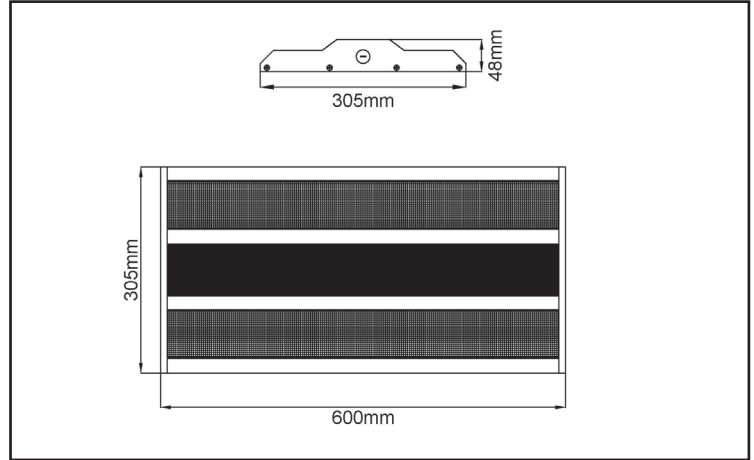

BRIGHT SOURCE

Alphonsi

The Alphonsi offers a directional LED option thanks to the adjustable, tilting light modules. Suitable for use in high mounting applications, particularly in warehouses, storage aisles and work areas, the Alphonsi is supplied with two hanging brackets, two x 1 metre lengths of chain and a carabiner. With a steel construction and polycarbonate panel, the Alphonsi is built to last.

Luminaire

- **Beam Angle-** 100 degrees
- **Construction-** Steel/Polycarbonate Panel
- **Colour Finish Options-** White
- **IP Rating-** IP20
- **IK Rating-** IK06
- **Working Temperatures-** -40°C to +50°C
- **Warranty-** 5 Years

Power

- **Input Supply-** 00-240VAC 50/60Hz
- **Efficacy-** 135lm/W
- **Driver Manufacturer-** SOSEN

Product Code	ALP/600/121/50K/100	ALP/600/148/50K/100	ALP/600/222/50K/100
Dimensions	600mm x 305mm x 48mm	600mm x 305mm x 48mm	600mm x 305mm x 48mm
Wattage	90W	110W	165W
Lumen Output	12,150lm	14,850lm	22,275lm