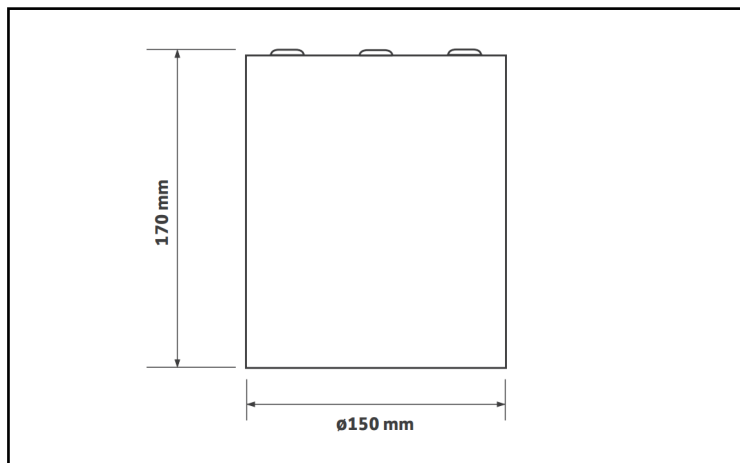

Luminaire

- **Beam Angle-** 50 degrees
- **UGR-** 11.7 - 20.3
- **Construction-** Aluminum
- **Colour Finish Options-** Black, White, Grey, Custom RAL
- **IP Rating-** IP20
- **Working Temperatures** -25°C - +35°C
- **Warranty-** 5 years

- **Control Options-** DALI, Mains DIM, Casambi
- **Mounting Options-** Recessed, Surface Mounted

Product Code	HUG/150/880/30K	HUG/150/148/30K	HUG/150/201/30K	HUG/150/910/40K	HUG/150/154/40K	HUG/150/207/40K
Colour Temp	3000K			4000K		
UGR (25 ° Beam)	11.7	13.5	14.5	11.8	13.6	14.6
Wattage	8W	14W	20W	8W	14W	20W
Lumen Output	1025lm	1730lm	2341lm	1060lm	1793lm	2420lm