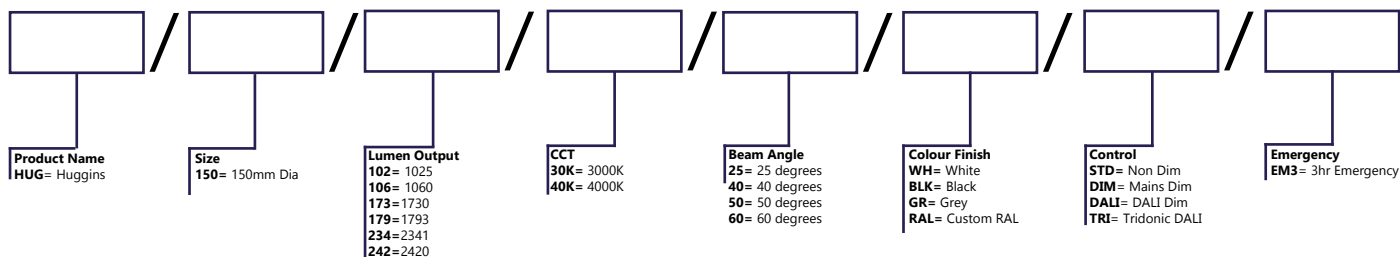

Product Code Builder

All technical data is subject to industry standard tolerances: ±10%. BRIGHT SOURCE is constantly developing and improving its products and we therefore reserve the right to change any product specifications without prior notification. Photos provided are for illustrational purposes only. The exact appearance of the product may vary depending on the monitor settings, options selected and other factors.