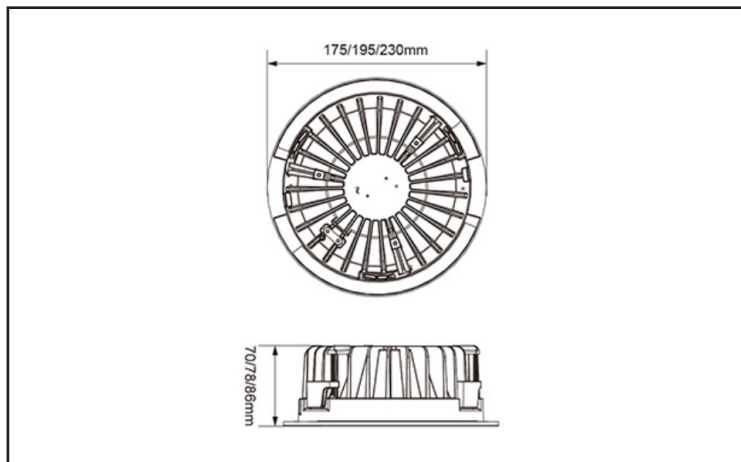

Luminaire

- **Beam Angle-** 90 degrees
- **Construction-** Aluminum, Acrylic Diffuser
- **Colour Finish Options-** White, Black
- **IP Rating-** IP54
- **Working Temperatures** -20°C - 40°C
- **Warranty-** 5 years

Product Code	KEE/175/142/30K	KEE/195/180/30K	KEE/230/314/30K	KEE/175/156/40K	KEE/195/235/40K	KEE/230/341/40K
Dimensions	175mm	195mm	230mm	175mm	195mm	230mm
CCT	3000K			4000K		
Wattage	12W	18W	25W	12W	18W	25W
Lumen Output	1428lm	2150lm	3140lm	1561lm	2354lm	3416lm