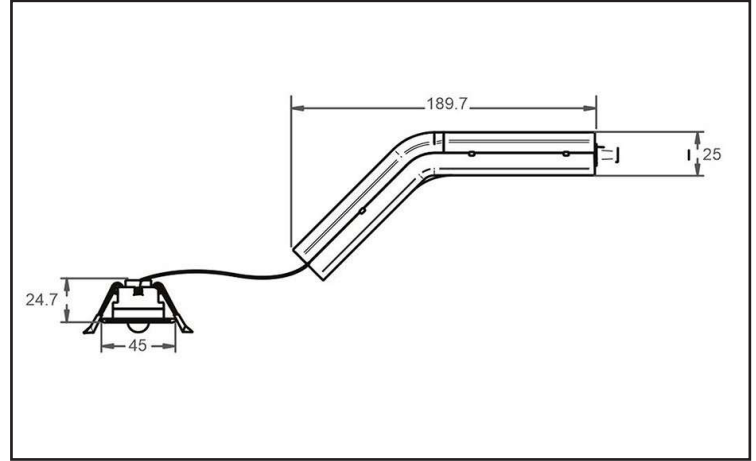

Anauel

The Bright Source Anauel is a high quality, fully compliant, non-maintained emergency downlight, coming with an optional self-test function as standard. The product will be supplied in manual test mode, self-test can be activated via the optional Bright Source remote (sold separately). The Anauel is supplied with a lithium battery and is rated to deliver a three-hour duration.

Luminaire

- **Beam Angle-** Open Area - 125°, Corridor - 145° x 75°
- **Construction-** Polycarbonate Housing and Lens
- **Colour Finish Options-** Black, White
- **IP Rating-** IP20
- **Working Temperatures** 5°C - +50°C
- **Warranty-** 5 years

Power

- **Duration-** 3hr Operation
 - **Battery Type-** Li-ion battery
 - **Operating Type-** Non Maintained
-
- **Test Procedure-** Self Test
 - **Mounting Options-** Recessed

Product Code	ANA/1/3HR	ANA/1/3HR
Dimensions	45mm Diameter	
Optic	Anti Panic	Escape Route
Wattage	1.5W	1.5W
Lumen Output	150lm	140lm