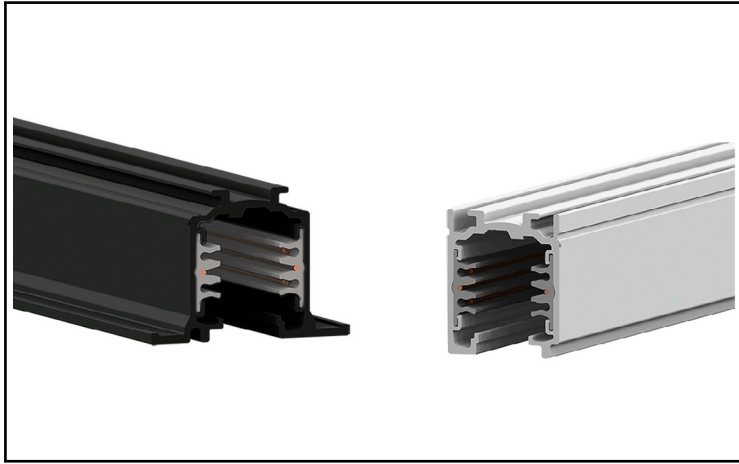

Sagan

The Sagan is our track solution. Sagan can be recessed, surface mounted or suspended and comes in a variety of colour finish options. In combination with our track mounted luminaires, the Sagan track system can provide a modern and versatile solution for a wide range of indoor spaces.

Luminaire

- **Construction-** Extruded Aluminium
- **Colour Finish Options-** White, Black, Light Grey
- **IP Rating-** IP20
- **Working Temperatures** 0°C - +35°C
- **Warranty-** 5 years

Electrical Data

- **Input Supply-** 220-240V, 0/50-60Hz
- **Control Options-** Non Dim, DALI/ eurostandard plus (L1,L2,L3,N,PE,DA+,DA-)
- **Mounting Detail-** Surface, Suspended, Recessed

Product Code Builder