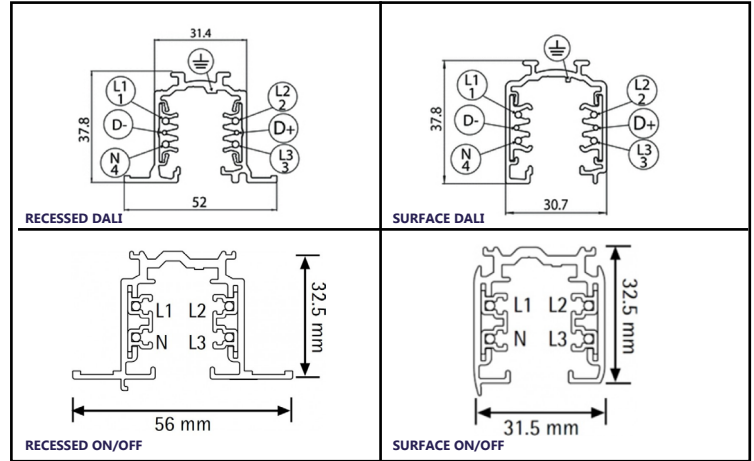

Luminaire

- **Construction-** Extruded Aluminium
- **Colour Finish Options-** White, Black, Light Grey
- **IP Rating-** IP20
- **Working Temperatures** 0°C - +35°C
- **Warranty-** 5 years

Electrical Data

- **Input Supply-** 220-240V, 0/50-60Hz
- **Control Options-** Non Dim, DALI/ eurostandard plus (L1,L2,L3,N,PE,DA+,DA-)
- **Mounting Detail-** Surface, Suspended, Recessed

Product Code Builder