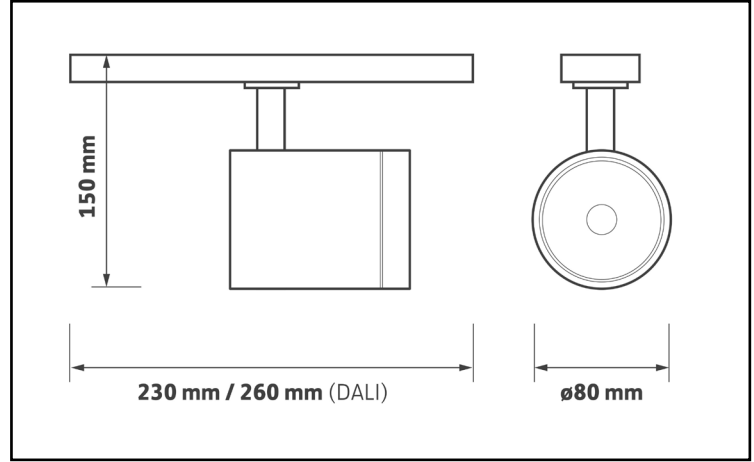

### Luminaire

- **Beam Angle-** 19.6°, 25.6°, 36.2°
- **Construction-** Polycarbonate/Stainless Steel
- **Colour Finish Options-** Black/White
- **IP Rating-** IP20
- **Working Temperatures** -20°C - +35°C
- **Warranty-** 5 years

Product Code	ENG/80/167/30K	ENG/80/217/30K	ENG/80/265/30K	ENG/80/319/30K	ENG/80/182/40K	ENG/80/237/40K	ENG/80/290/40K	ENG/80/348/40K
Dimensions	80mm Diameter							
Colour Temp	3000K				4000K			
Wattage	16W	21W	26W	32W	16W	21W	26W	32W
Lumen Output	1672lm	2179lm	2658lm	3191lm	1822lm	2377lm	2900lm	3480lm