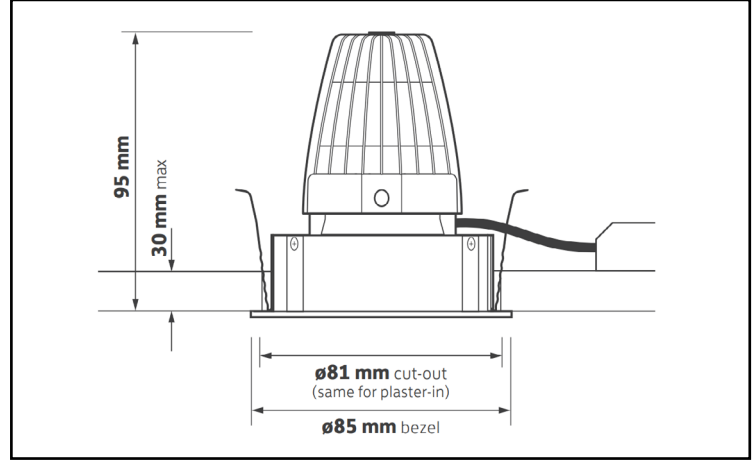

## Halley

Made in Britain

The Halley is a Bright Source architectural, low-glare UK manufactured downlight, providing excellent consistency across the whole beam width. With a matt black baffle for minimum glare, a precision moulded 40 degree reflector, a thermally optimised, die-cast heat sink and Tridonic gearing as standard, the Halley is built to the highest standards.

### Luminaire

- **Beam Angle-** 20 degrees, 40 degrees
- **UGR** <15
- **Construction-** Bezel die-cast from pure aluminium
- **Colour Finish Options-** Trim- Black, White/ Bezel- Black, White
- **IP Rating-** IP44
- **Working Temperatures** -25°C - +25°C
- **Warranty-** 5 years