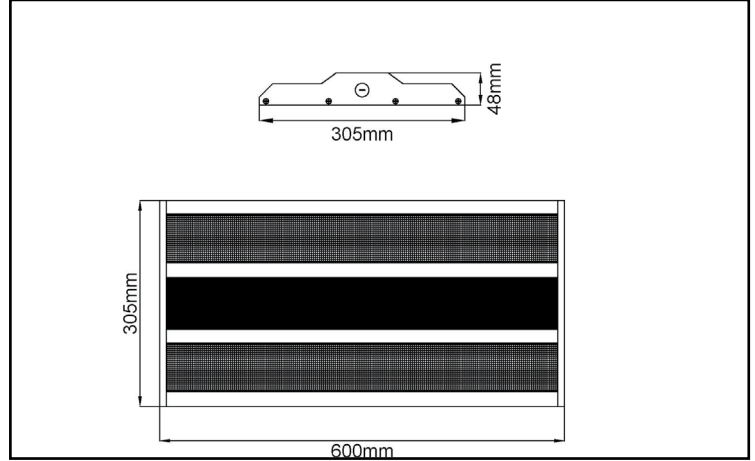

Alphonsi

The Alphonsi offers a directional LED option thanks to the adjustable, tilting light modules. Suitable for use in high mounting applications, particularly in warehouses, storage aisles and work areas, the Alphonsi is supplied with two hanging brackets, two x 1 metre lengths of chain and a carabiner. With a steel construction and polycarbonate panel, the Alphonsi is built to last.

Luminaire

- **Beam Angle-** 100 degrees
- **Construction-** Steel/Polycarbonate Panel
- **Colour Finish Options-** White
- **IP Rating-** IP20
- **IK Rating-** IK06
- **Working Temperatures-** -40°C to +50°C
- **Warranty-** 5 Years

Power

- **Input Supply-** 00-240VAC 50/60Hz
- **Efficacy-** 135lm/W
- **Driver Manufacturer-** SOSEN

Product Code	ALP/90W/12150/50K	ALP/600/14850/50K	ALP/600/22275/50K
Dimensions	600mm x 305mm x 48mm	600mm x 305mm x 48mm	600mm x 305mm x 48mm
Wattage	90W	110W	165W
Lumen Output	12,150lm	14,850lm	22,275lm