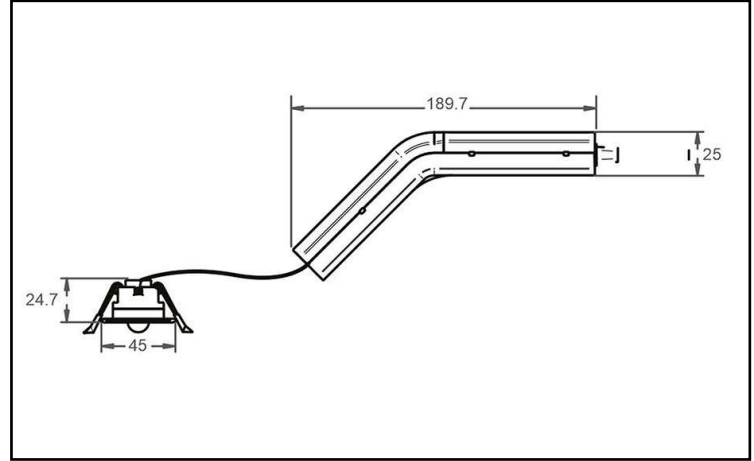

## Anael

The Bright Source Anael is a high quality, fully compliant, non-maintained emergency downlight, coming with an optional self-test function as standard. The product will be supplied in manual test mode, self-test can be activated via the optional Bright Source remote (sold separately). The Anael is supplied with a lithium battery and is rated to deliver a three-hour duration.

### Luminaire

- **Beam Angle-** Open Area - 125°, Corridor - 145° x 75°
- **Construction-** Polycarbonate Housing and Lens
- **Colour Finish Options-** Black, White
- **IP Rating-** IP20
- **Working Temperatures** 5°C - +50°C
- **Warranty-** 5 years

### Power

- **Duration-** 3hr Operation
  - **Battery Type-** Li-ion battery
  - **Operating Type-** Non Maintained
- 
- **Test Procedure-** Self Test
  - **Mounting Options-** Recessed

Product Code	ANA/1.5W/NM/3HR/OPN	ANA/1.5W/NM/3HR/ESC
Dimensions	45mm Diameter	
Optic	Open Area	Escape Route
Wattage	1.5W	1.5W
Lumen Output	150lm	140lm